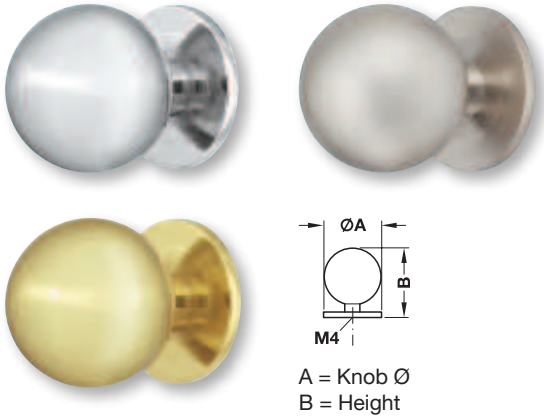

1

Timeless furniture knobs

Furniture knob

> Material: Brass

Colour/finish	Knob Ø mm	Height mm	Cat. No.
Chrome plated, Polished	25	31	134.97.202
Nickel plated, Matt	25	31	134.97.602
Gold coloured, Polished	25	31	134.97.802

Packing: 1 or 25 Piece

Furniture knob

> Material: Brass  
> Base Ø: 21 mm

Colour/finish	Knob Ø mm	Height mm	Cat. No.
Chrome plated, Polished	25	25	136.76.205
Nickel plated, Matt	25	25	136.76.607
Gold coloured, Polished	25	25	136.76.803
Gold coloured, Brushed	25	25	136.76.810

Packing: 1 or 25 Piece

! Matching furniture handle

► MB 1.141

! M4 threaded screws

► MB 1.479